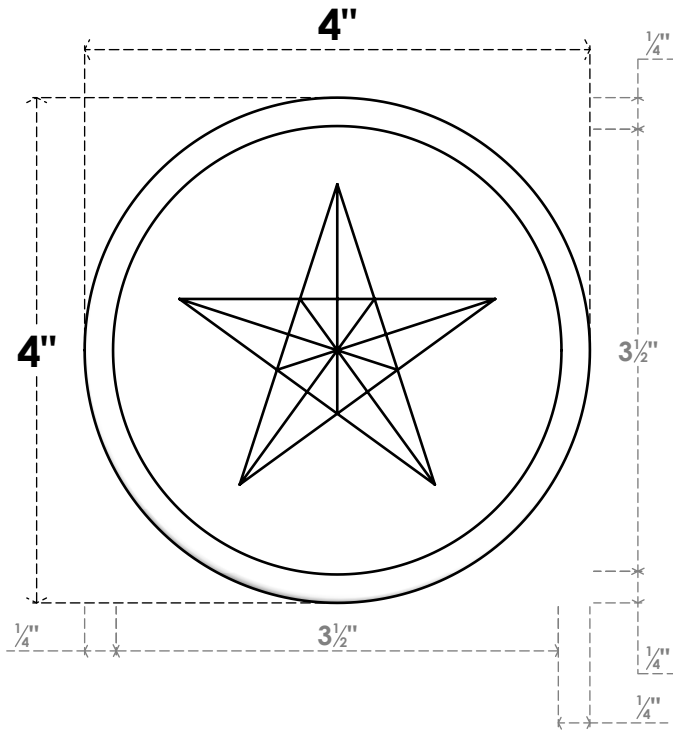

ROSP040X040X075GRY08

4"W X 4"H X 3/4"P STANDARD GRAYSON STAR ROSETTE WITH ROUNDED EDGE, ARCHITECTURAL GRADE PVC

FRONT

SIDE

EKENA MILLWORK
2300 WEST MAIN ST.
CLARKSVILLE, TX 75426
TOLL FREE: 866-607-0453
WWW.EKENAMILLWORK.COM