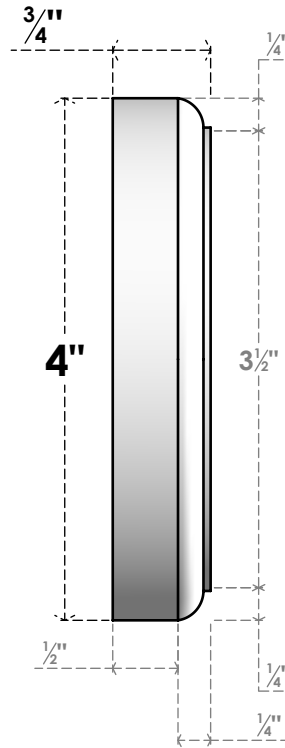

ROSP040X040X075GRY08

4"W X 4"H X 3/4"P STANDARD GRAYSON STAR ROSETTE WITH ROUNDED EDGE, ARCHITECTURAL GRADE PVC

FRONT

SIDE

EKENA MILLWORK
2300 WEST MAIN ST.
CLARKSVILLE, TX 75426
TOLL FREE: 866-607-0453
WWW.EKENAMILLWORK.COM

NOTES

1. INSTALLATION TO BE COMPLETED IN ACCORDANCE WITH MANUFACTURER'S SPECIFICATIONS.
2. DRAWING MAY NOT BE TO SCALE
3. THIS DRAWING IS INTENDED FOR DESIGN AND PLANNING PURPOSES ONLY.
4. ALL INFORMATION CONTAINED HEREIN WAS CURRENT AT THE TIME OF DEVELOPMENT BUT MUST BE REVIEWED AND APPROVED BY THE PRODUCT MANUFACTURER TO BE CONSIDERED ACCURATE.
5. ARCHITECTURAL GRADE PVC PRODUCTS ARE MADE FROM EXPANDED CELLULAR PVC AND COME NATURALLY WHITE BUT MAY BE PAINTED